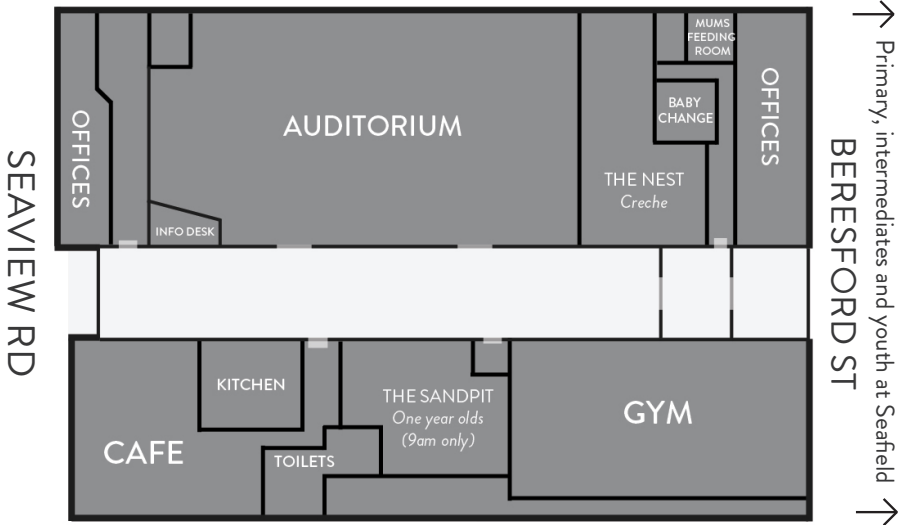

I'M NEW

We'd love to meet you! We have programs for 1 year olds (9am only), 2-3 year olds in rooms close by, and Primary, for age 4-10. Intermediates and Youth are at the Seafield building across Beresford Rd. All kids under 11 must be signed into their programs. Our crew will help direct you! We would love to meet you in our Welcome Lounge after our service. Here you will be able to get a barista coffee, morning tea and meet some of our team. Our next 'Welcome Lunch' will be at 12.30pm, Sun 19 May in the Beach Cafe.

MUMS' FEEDING ROOM

Down the corridor opposite the gym

LITTLE ONES (1 YEAR OLDS)

Parents please take your kids to the Sandpit (9am only)

PRESCHOOL (AGES 2-3)

Parents please take your kids to the Nest

PRIMARY

Parents please take your kids to Seafield across the road

INTERMEDIATES (YEAR 7&8)

Meet the leaders in the foyer